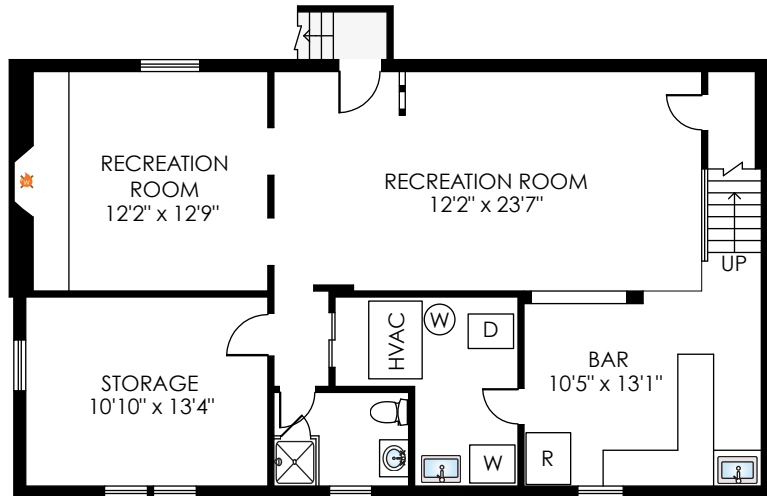

807 GRANT ST HERNDON, VA 20170

ALL ILLUSTRATIONS, DIMENSIONS AND SQUARE FOOTAGE ESTIMATES ARE APPROXIMATE AND MAY VARY FROM ACTUAL STRUCTURE.

DIMENSIONS HAVE BEEN ROUNDED.

ESTIMATED TOTAL SQUARE FOOTAGE: 1835

LOWER LEVEL
7'6" Ceiling
755 sq. ft.

MAIN LEVEL
8' Ceiling
1080 sq. ft.