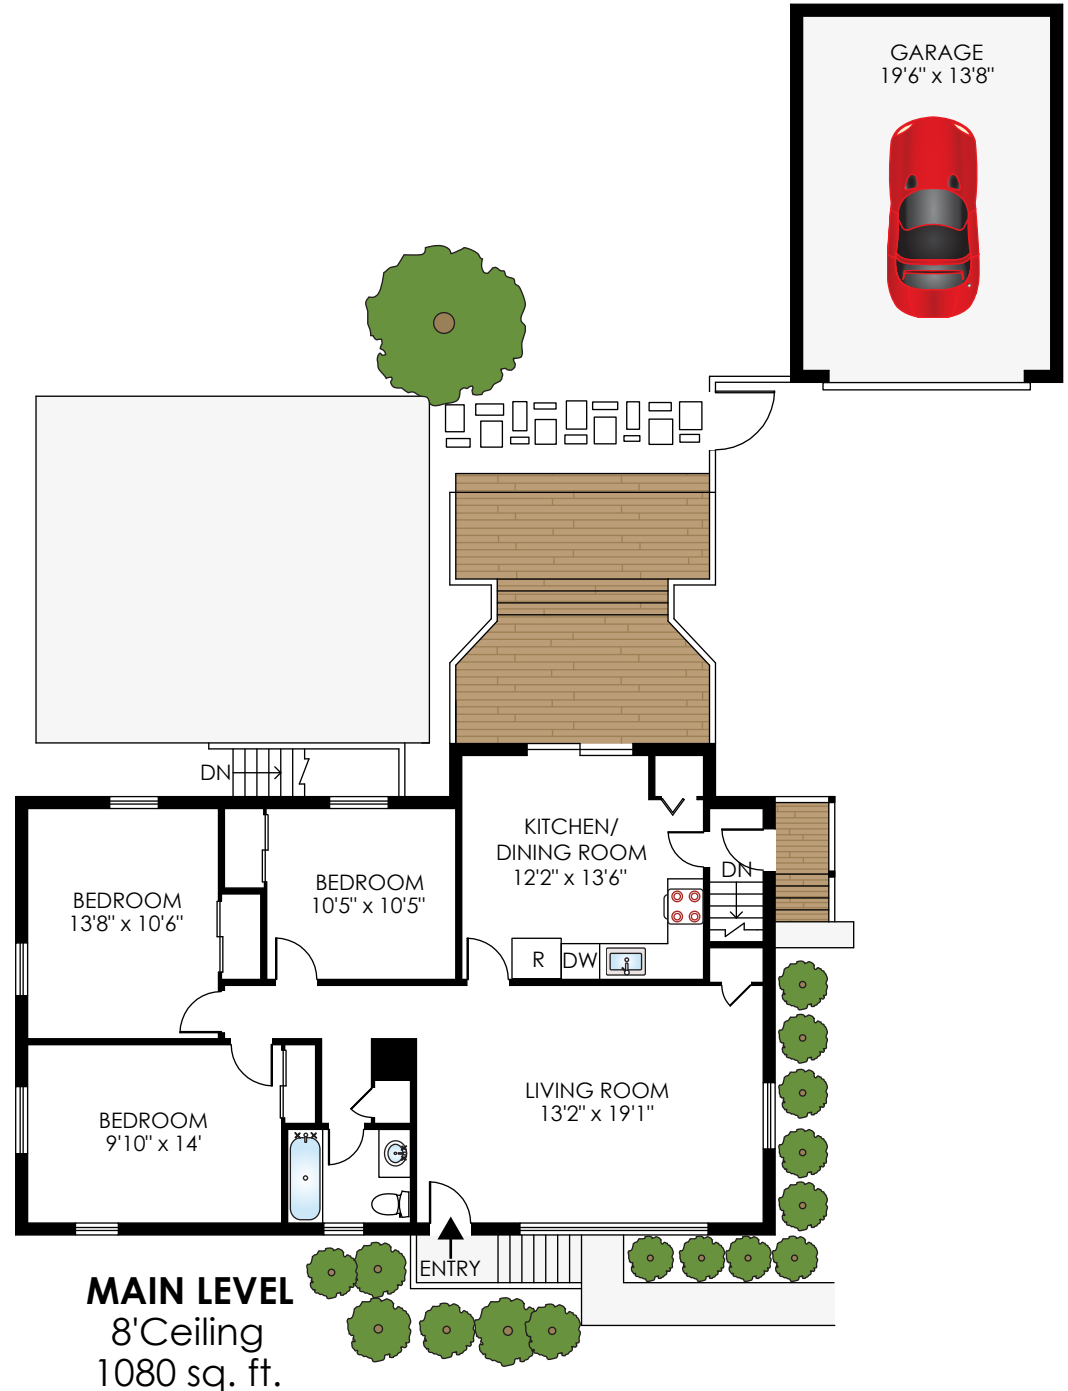

807 GRANT ST HERNDON, VA 20170

ALL ILLUSTRATIONS, DIMENSIONS AND SQUARE FOOTAGE ESTIMATES ARE APPROXIMATE AND MAY VARY FROM ACTUAL STRUCTURE.

DIMENSIONS HAVE BEEN ROUNDED.

ESTIMATED TOTAL SQUARE FOOTAGE: 1835

LOWER LEVEL
7'6" Ceiling
755 sq. ft.

MAIN LEVEL
8' Ceiling
1080 sq. ft.