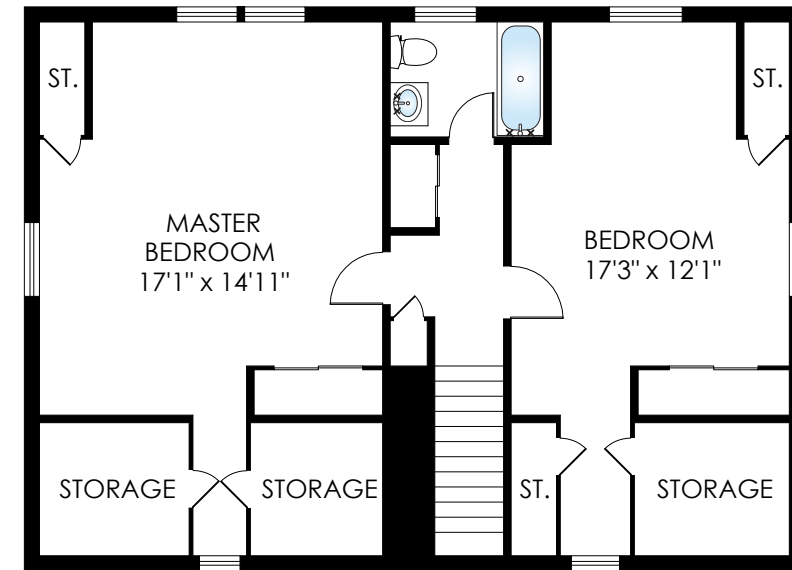

**2911 SUMMERFIELD RD
FALLS CHURCH, VA 22042**

ALL ILLUSTRATIONS, DIMENSIONS AND SQUARE FOOTAGE ESTIMATES ARE

APPROXIMATE AND MAY VARY FROM ACTUAL STRUCTURE.

DIMENSIONS HAVE BEEN ROUNDED.

**ESTIMATED TOTAL
SQUARE FOOTAGE: 2,280**

www.BTWimages.com

UPPER LEVEL
7'10" Ceiling
760 sq. ft.

LOWER LEVEL
7' Ceiling
760 sq. ft.

MAIN LEVEL
7'11" Ceiling
760 sq. ft.