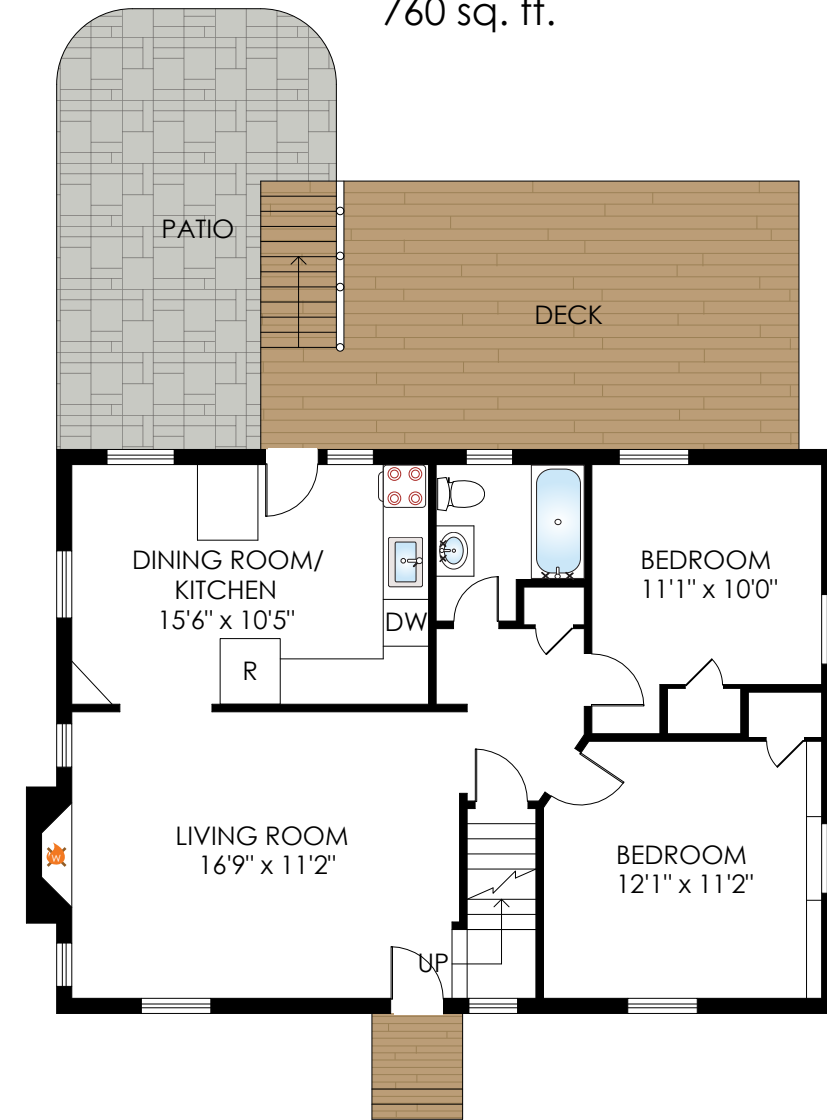

**2911 SUMMERFIELD RD
FALLS CHURCH, VA 22042**

ALL ILLUSTRATIONS, DIMENSIONS AND SQUARE FOOTAGE ESTIMATES ARE

APPROXIMATE AND MAY VARY FROM ACTUAL STRUCTURE.

DIMENSIONS HAVE BEEN ROUNDED.

**ESTIMATED TOTAL
SQUARE FOOTAGE: 2,280**

www.BTWimages.com

UPPER LEVEL
7'10" Ceiling
760 sq. ft.

LOWER LEVEL
7' Ceiling
760 sq. ft.

MAIN LEVEL
7'11" Ceiling
760 sq. ft.