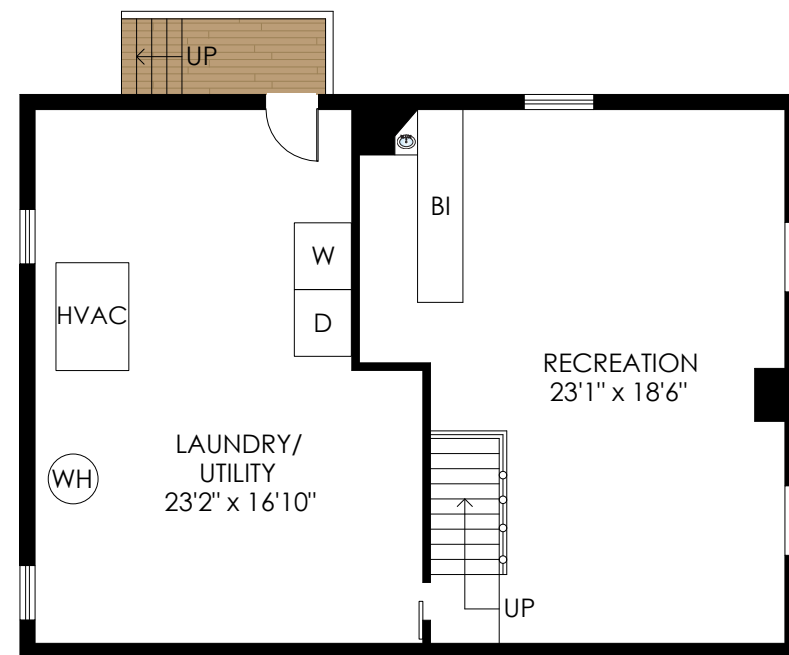

**2911 SUMMERFIELD RD
FALLS CHURCH, VA 22042**

ALL ILLUSTRATIONS, DIMENSIONS AND SQUARE FOOTAGE ESTIMATES ARE

APPROXIMATE AND MAY VARY FROM ACTUAL STRUCTURE.

DIMENSIONS HAVE BEEN ROUNDED.

**ESTIMATED TOTAL
SQUARE FOOTAGE: 2,280**

www.BTWimages.com

UPPER LEVEL
7'10" Ceiling
760 sq. ft.

LOWER LEVEL
7' Ceiling
760 sq. ft.

MAIN LEVEL
7'11" Ceiling
760 sq. ft.